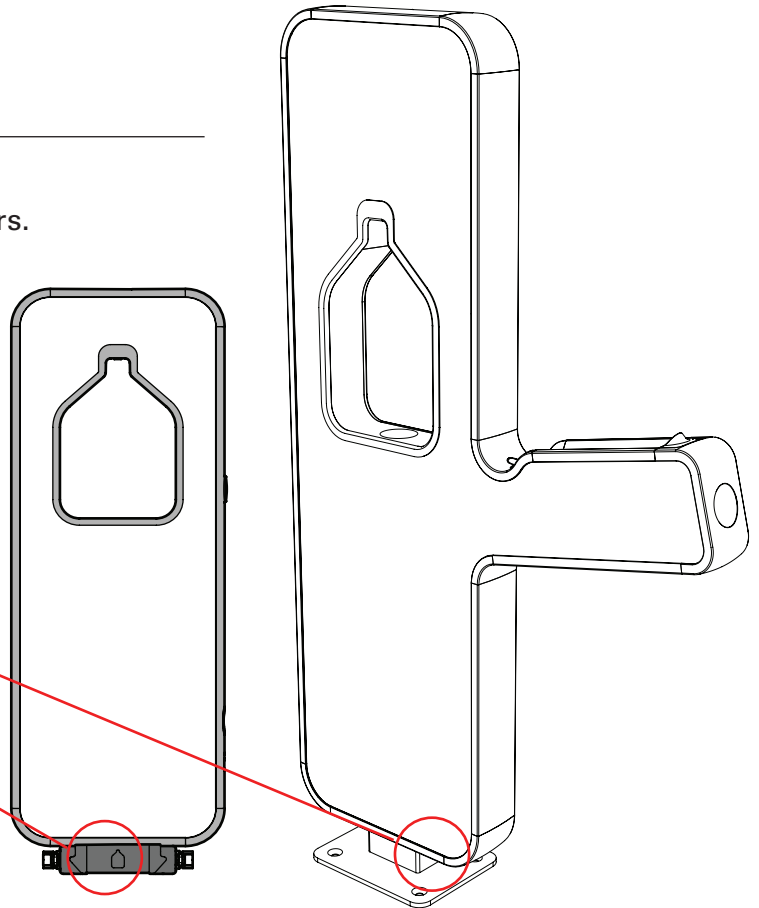

Meet PAT Serial Number Location

2021a

Page 1

All Meet PAT water stations have 2 serial numbers.

LOCATION 1

External - At base of unit.

PERMANENT on bollard

PORTABLE on molding at base.

LOCATION 2

Internal - on brace or backing inside water station.

Graphic panels need to be removed.
Refer to instruction book.

CONFIDENTIAL | 2021