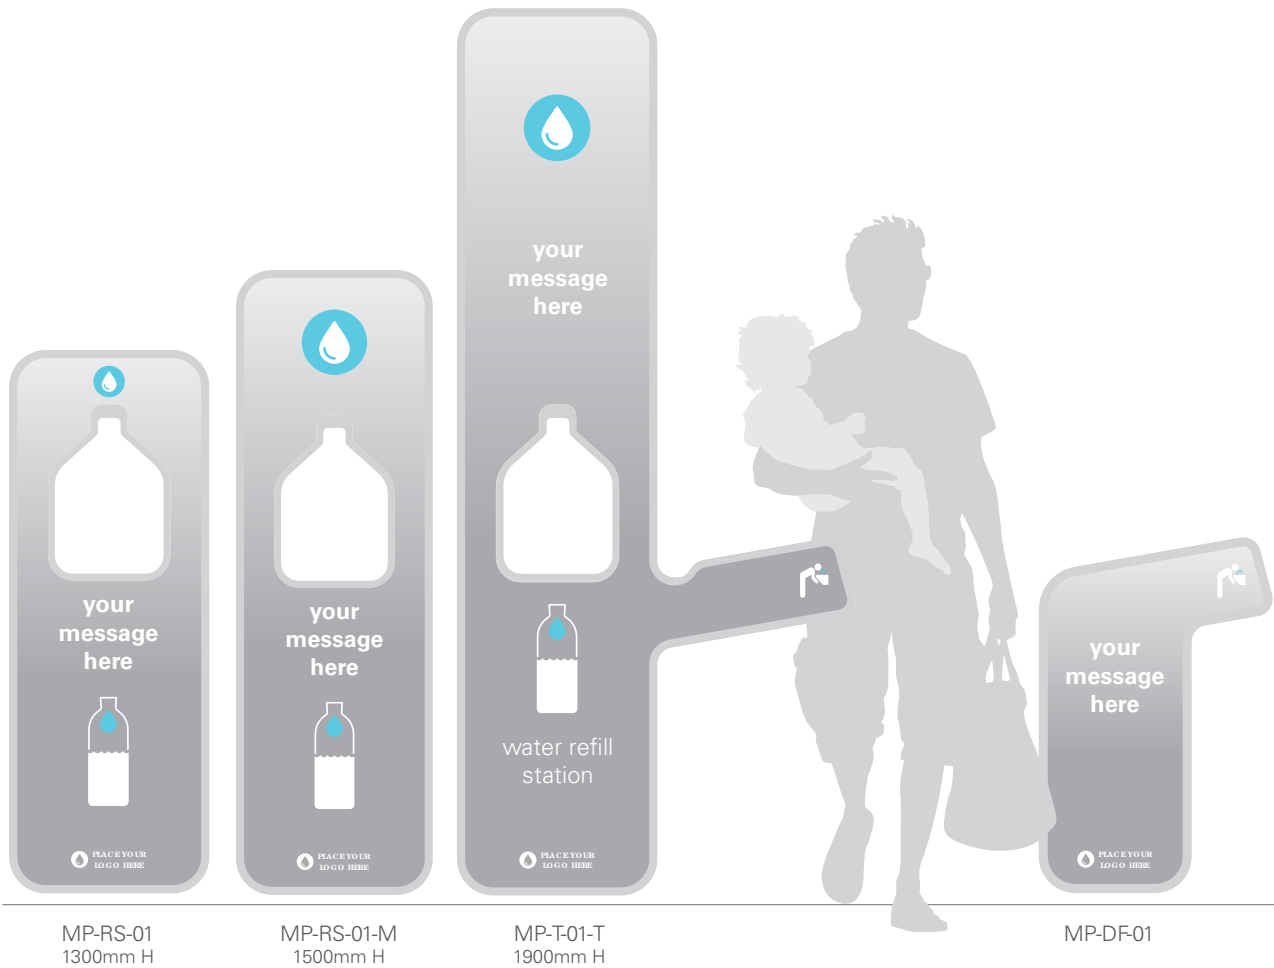

Pre-designed templates can be adapted to all Meet PAT products

Pre-designed Template

Waves

Pre-designed templates can be adapted to all Meet PAT products

Pre-designed Template

Nature

Light Blue

Purple