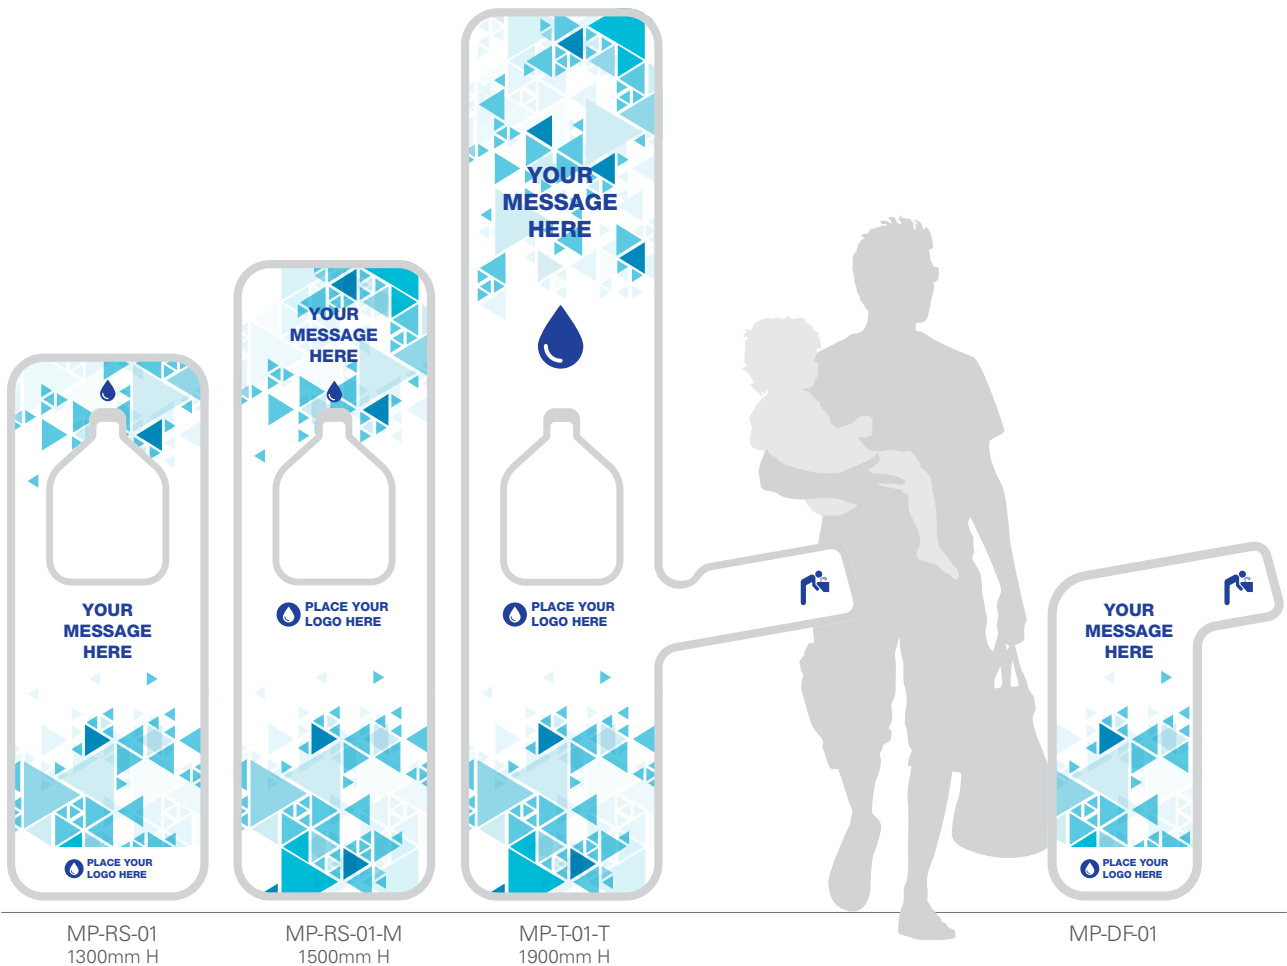

Pre-designed Template

Geometric

Pre-designed templates can be adapted to all Meet PAT products