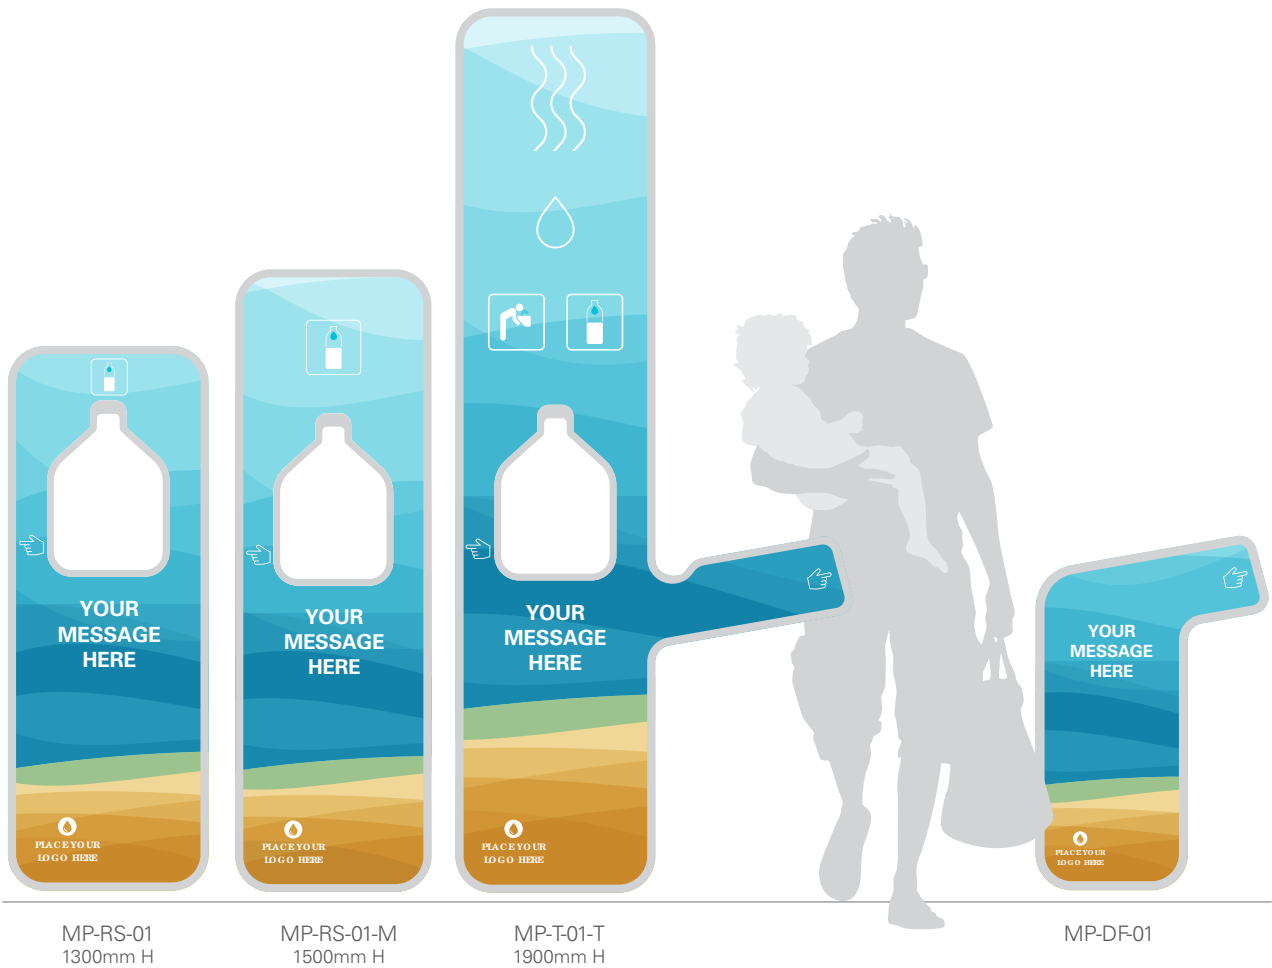

Pre-designed templates can be adapted to all Meet PAT products

Pre-designed Template

Waves

Pre-designed templates can be adapted to all Meet PAT products

Pre-designed Template

Nature

Light Blue

Purple