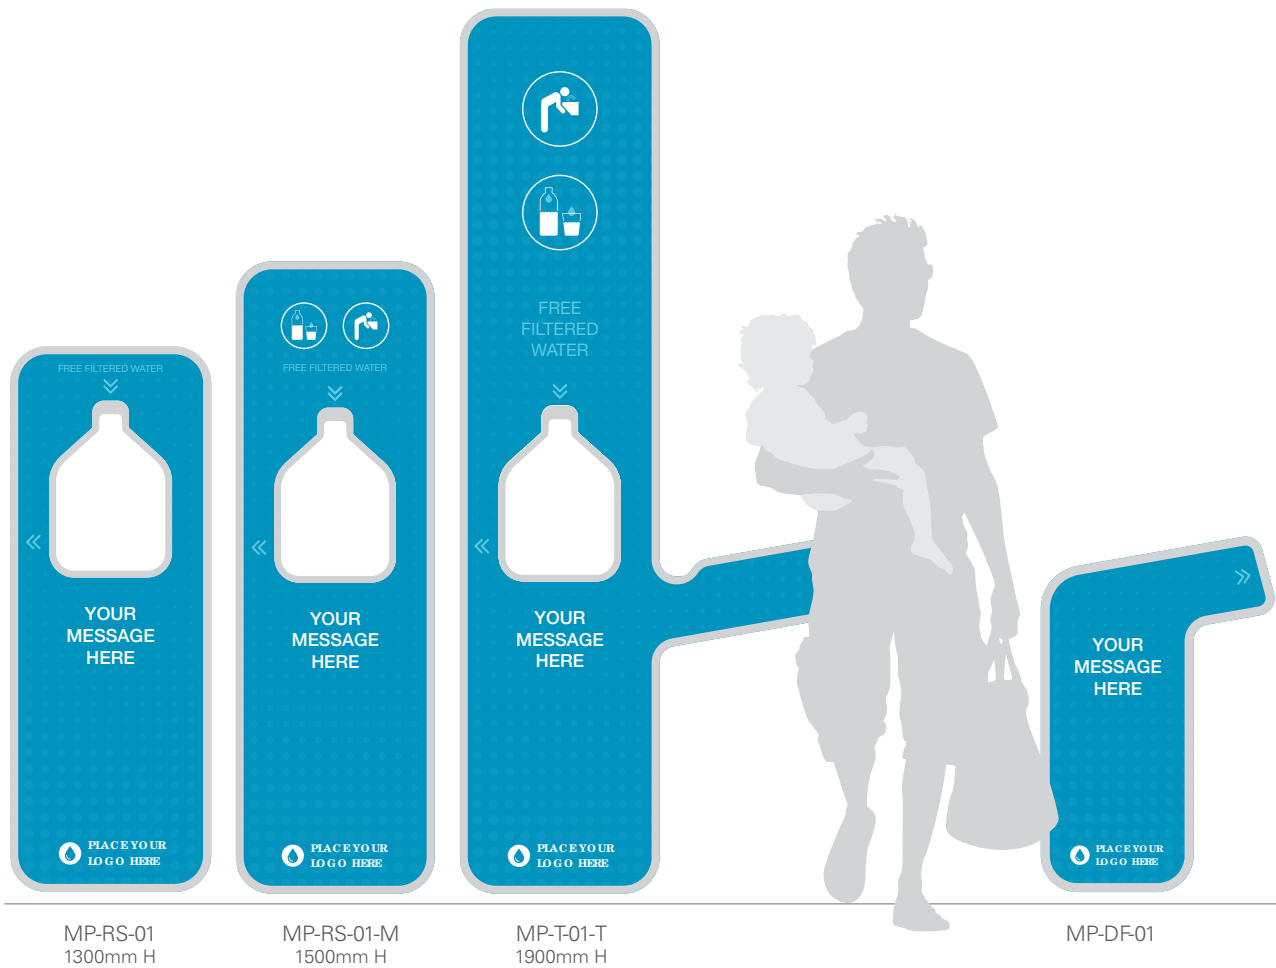

Pre-designed Template

Sprinkle

Pre-designed templates can be adapted to all Meet PAT products